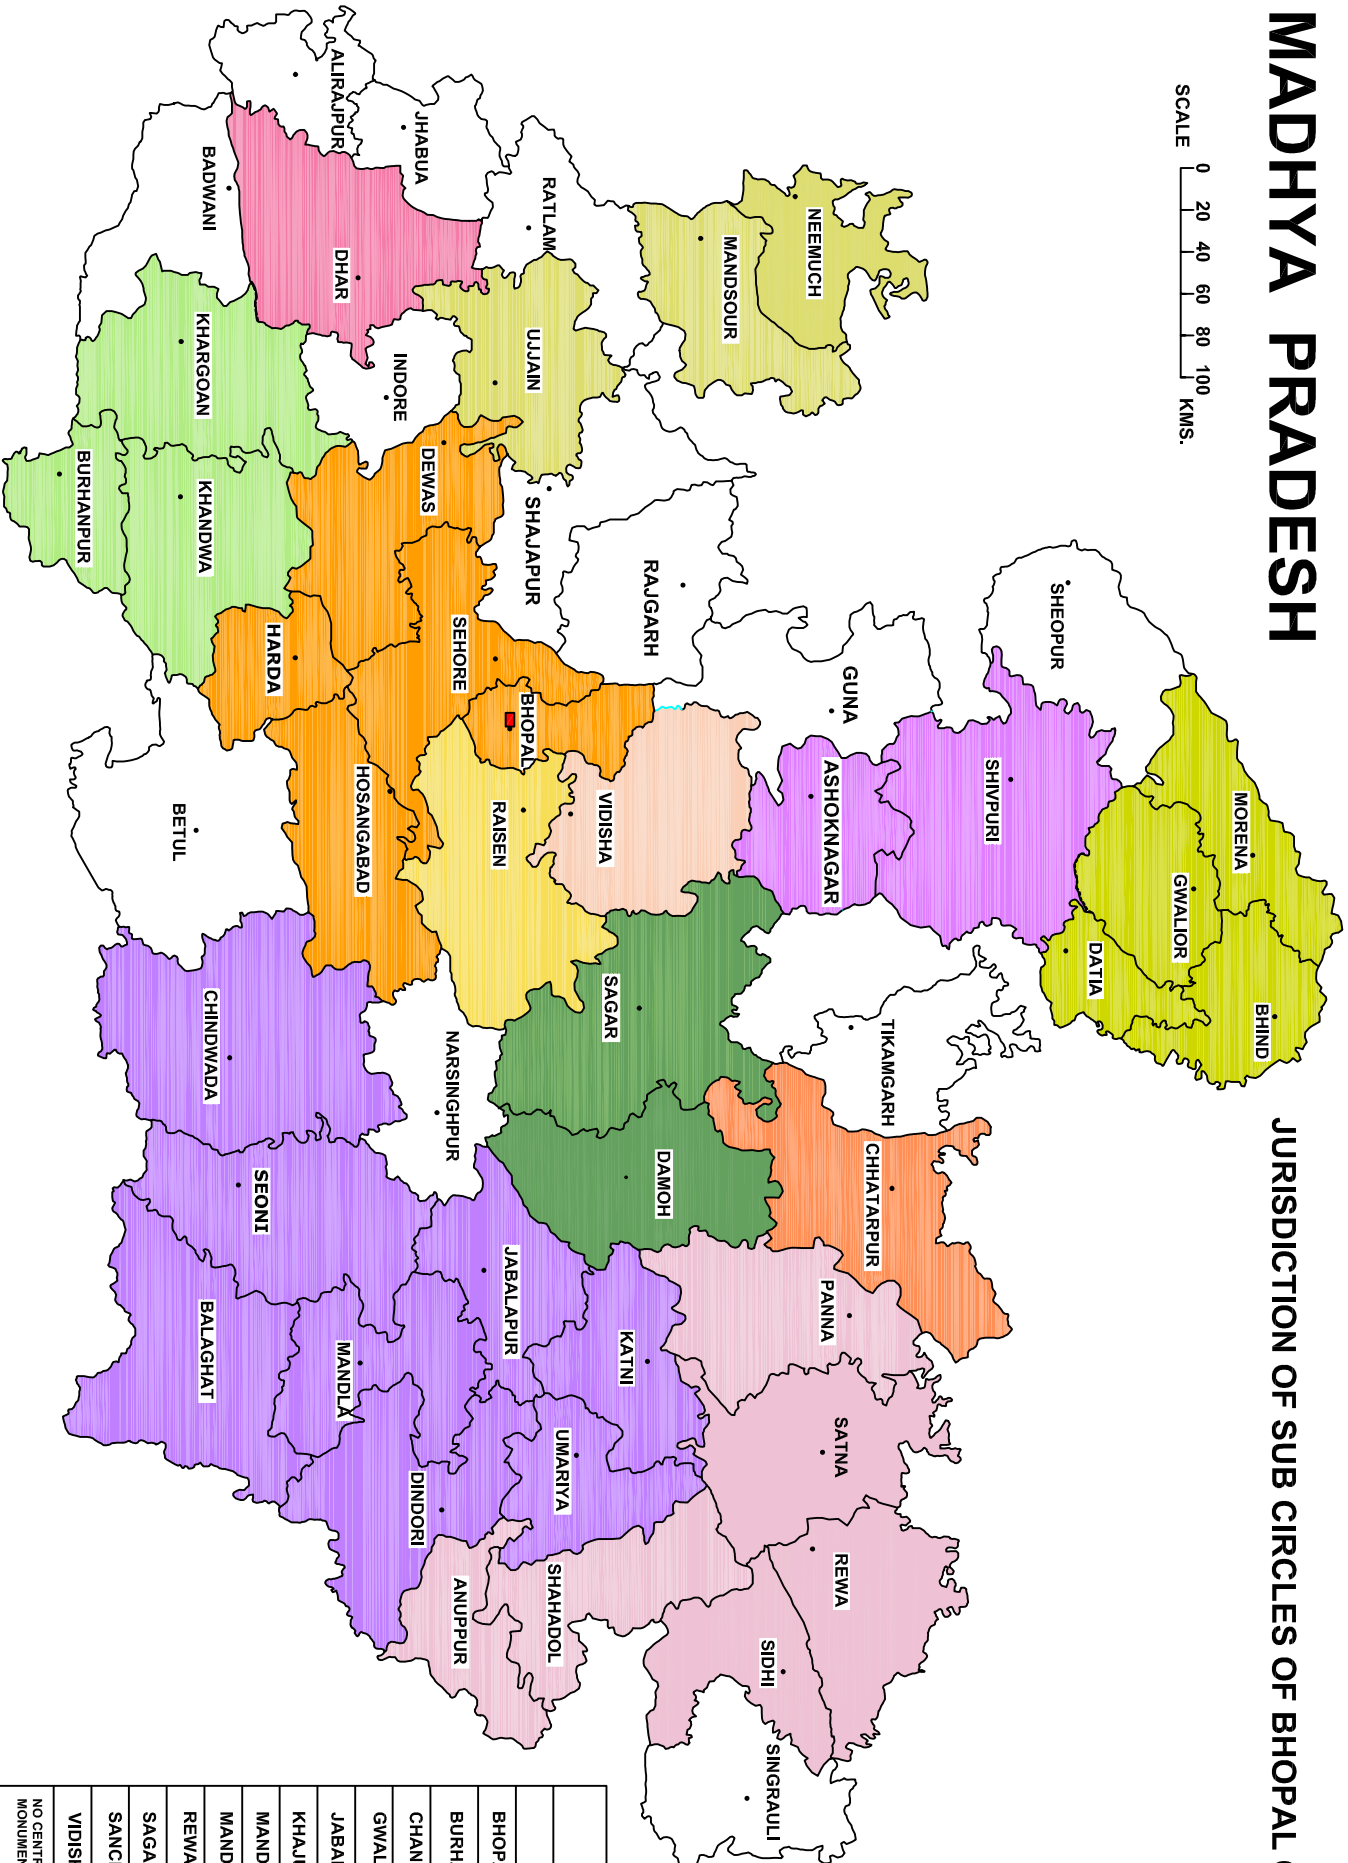

MADHYA PRADESH

JURISDICTION OF SUB CIRCLES OF BHOPAL CIRCLE, A.S.I.

SCALE 0 20 40 60 80 100 KMS.

INDEX

SUB CIRCLE

BHOPAL	
BURHANPUR	
CHANDERI	
GWALIOR	
JABALPUR	
KHARASIK	
MANDU	
REWA	
SAGAR	
SANCHI	
VIDISHA	
NO CENTRALLY PROTECTED MONUMENTS IN THE DISTRICT	